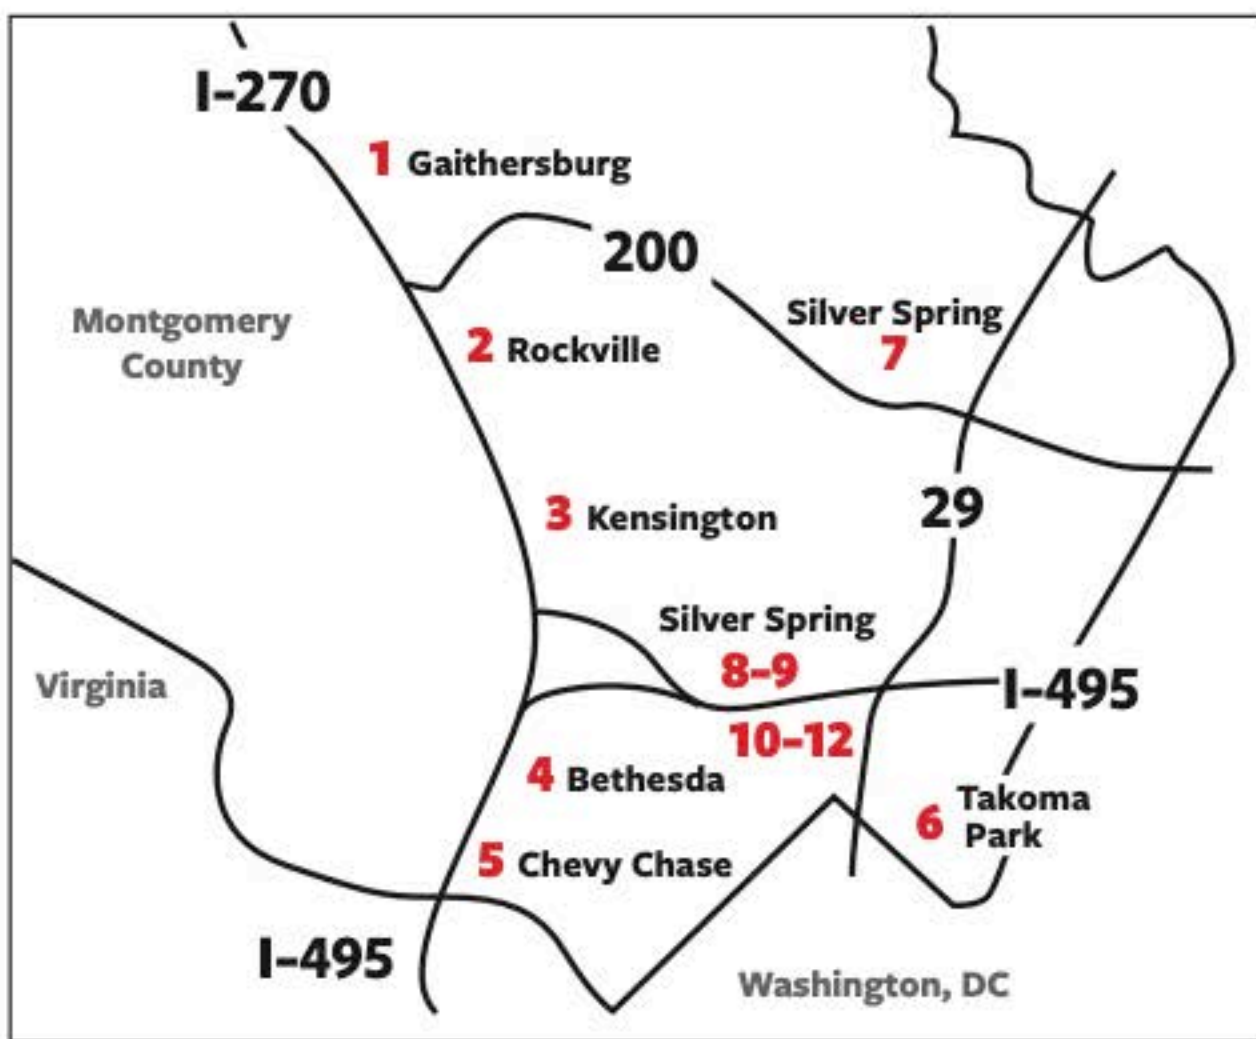

11 711 Chesapeake Ave., Silver Spring

Shelley Sarrin • Klaudia Levin
Suan Ying • Angela Schreiber

12 5 Wessex Rd., Silver Spring

Elizabeth Lane • Loren Scherbak
Berta Romero-Fonte • Robin Ziek

Shop 54 Potters at 12 Locations!

October 2-3
10:00 a.m.-3:00 p.m.
Rain or Shine

1 22542 Sweetleaf Lane, Gaithersburg, MD 20882

2 328-D N. Stonestreet Avenue, Rockville, MD 20850

3 3929 Washington Street, Kensington, MD 20895

4 24 Kentbury Way, Bethesda, MD 20814